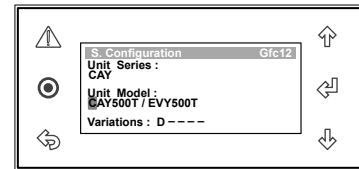

6. Press the “” Button twice to access “Unit Model” selections.

EXAMPLE:

Unit Model combination with Standard Profile Indoor Unit: “CAY500T/ EVY500T”