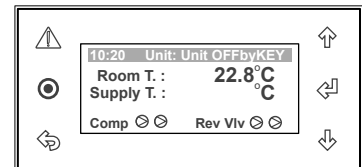

IMPORTANT NOTE:

- This Outdoor Unit (CAY) is configured to match with Standard Profile (EVY) indoor unit.
- Re-configuration is required, to match this unit with Low Profile (ELY) Indoor Unit, as follows:

INDOOR UNIT (Standard Profile)

INDOOR UNIT (Low Profile)

Configuration Procedure:

1. After powering-up the Control Interface, the main screen will be displayed.

2. Follow the configuration below.

Main Menu → A. On/Off Unit → G. Service → Ga. Change Language → Gf. Service settings