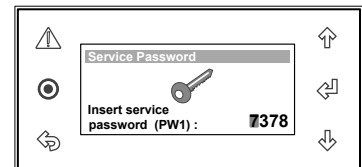

4. Press the “↵” Button, the screen “Thermoregulation Gfc1” will be displayed.