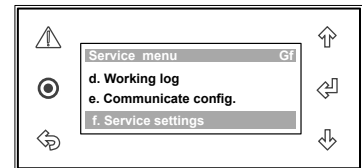

IMPORTANT NOTE:

- This Outdoor Unit (CAY) is configured to match with Standard Profile (EVY) indoor unit.
- Re-configuration is required, to match this unit with Low Profile (ELY) Indoor Unit, as follows:

INDOOR UNIT (Standard Profile)

INDOOR UNIT (Low Profile)

Configuration Procedure:

1. After powering-up the Control Interface, the main screen will be displayed.

2. Follow the configuration below.

Main Menu → A. On/Off Unit → G. Service → Ga. Change Language → Gf. Service settings

3. Press the “↵” Button and enter the Service Password (7378) in order to access service settings.

4. Press the “↵” Button, the screen “Thermoregulation Gfc1” will be displayed.

5. Press the “↓” Button to scroll down to “S. Configuration Gfc12” and press the “↵” Button.