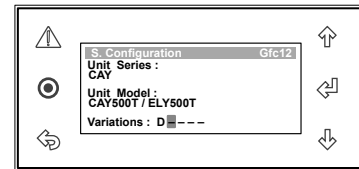

NOTES:

- The cursor “” will appear and blink on the second Variation code.
- “D” is the default setting and cannot be changed.