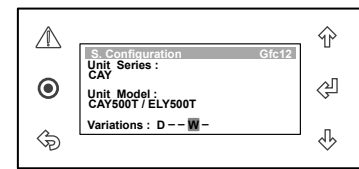

EXAMPLE:

50kW OD Unit with 3Ph Sequence Relay (Variation W) **CAY500T-TA-KW**