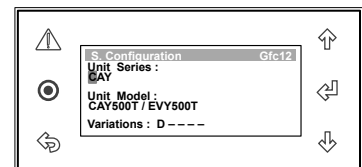

Notes:

- The cursor “■” will appear next to “CAY”.
- All user settings will be LOST if the Unit Series / Unit Model is changed.
- Ensure that settings are noted down for re-configuration.