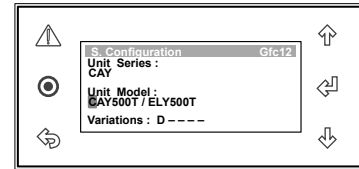

EXAMPLE:

Unit Model combination with Standard Profile Indoor Unit: “CAY500T/ EVY500T”

7. Keep pressing the “” Button until you get into the model of your Low Profile Indoor Unit.

EXAMPLE:

Unit Model combination with Low Profile Indoor Unit : “CAY500T/ ELY500T”