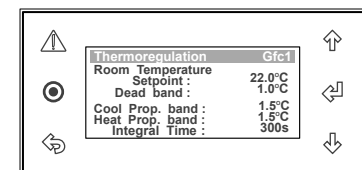

INDOOR UNIT (Standard Profile)

INDOOR UNIT (Low Profile)

Configuration Procedure:

1. After powering-up the Control Interface, the main screen will be displayed.

2. Follow the configuration below.

Main Menu → A. On/Off Unit → G. Service → Ga. Change Language → Gf. Service settings

3. Press the “↵” Button and enter the Service Password (7378) in order to access service settings.

4. Press the “↵” Button, the screen “Thermoregulation Gfc1” will be displayed.

5. Press the “↓” Button to scroll down to “S. Configuration Gfc12” and press the “↵” Button.